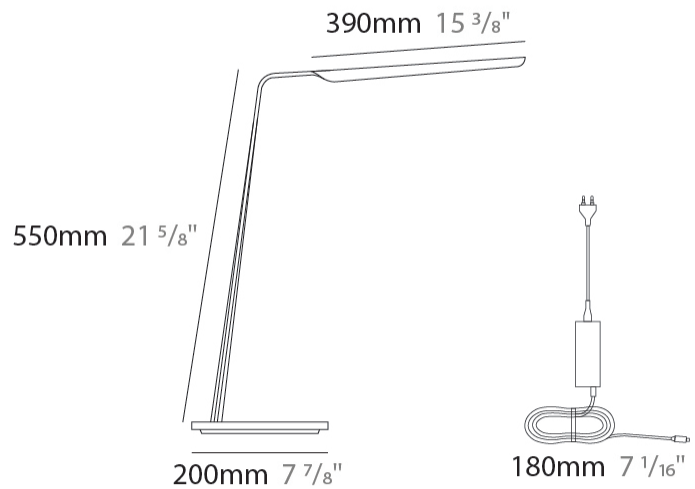

PROJECT
TYPE
SPECIFIER
QUANTITY
DATE

SWAN PORTABLE

D74008- -

base number   Color   Finish
Temperature   Options

1. To build a product code in our configurator select the specify button on the base model # product page
2. To build a manual product code on this datasheet choose from the options listed below in blue font and add the suffix to the base model #

GENERAL

Series: Swan
Brand: Tunto
Division: Design
Mounting Type: Portable
Mounting Location: Table
Subcategory: Table

PHYSICAL

Shape: Abstract
Length (mm): 390
Length (in): 15 ³/₈
Height (mm): 550
Height (in): 21 ⁵/₈
Light Distribution: Direct
Fixture Finish: WAL / ASH / OAK / BLK / WHI
Fixture Material: Wood
Cable Details: 180mm / 70.87" cord and plug

ELECTRICAL

Lamp Type: LED
Input Wattage (W): 20
Dimming: Touch Dimming
Driver Location: Inline Transformer Plug
Input Voltage (V): 120

LED

Color Temperature (°K): 2700 / 3000
Max. Delivered Lumen (lm): 660 - 1090
CRI: >93 CRI
Lamp Life (hrs): 50000

OPTICAL

RATINGS AND CERTIFICATIONS

Certified By: Certified for North American Standards
IP rating: IP20