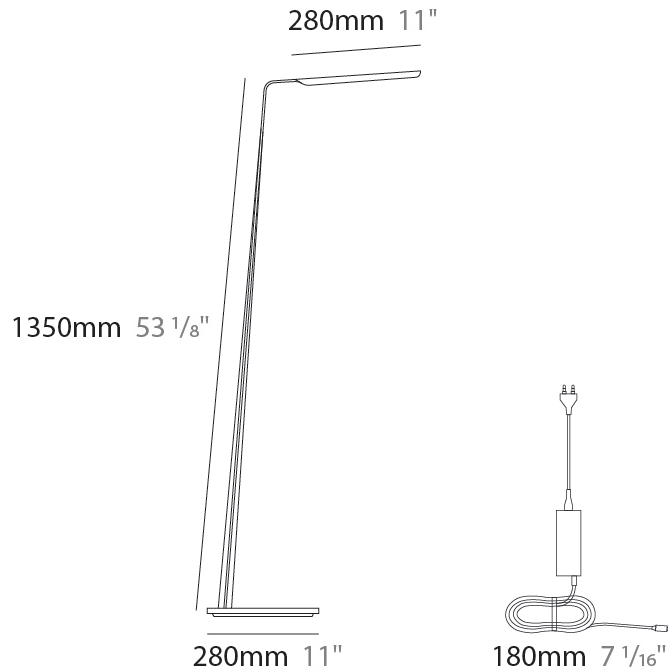

PROJECT
TYPE
SPECIFIER
QUANTITY
DATE

SWAN PORTABLE

D74009- -

base number   Color   Finish
Temperature   Options

1. To build a product code in our configurator select the specify button on the base model # product page
2. To build a manual product code on this datasheet choose from the options listed below in blue font and add the suffix to the base model #

GENERAL

Series: Swan
Brand: Tunto
Division: Design
Mounting Type: Portable
Mounting Location: Floor
Subcategory: Floor

PHYSICAL

Shape: Abstract
Length (mm): 390
Length (in): 15 3/8
Height (mm): 1350
Height (in): 53 1/8
Light Distribution: Direct
Fixture Finish: WAL / ASH / OAK / BLK / WHI
Holder Finish: White
Fixture Material: Wood
Cable Details: 180mm / 70.87" cord and plug

ELECTRICAL

Lamp Type: LED
Input Wattage (W): 14
Dimming: Touch Dimming
Driver Location: Inline Transformer Plug
Input Voltage (V): 120

LED

Color Temperature (°K): 2700 / 3000
Max. Delivered Lumen (lm): 660 - 1090
CRI: >93 CRI
Lamp Life (hrs): 50000

OPTICAL

RATINGS AND CERTIFICATIONS

Certified By: Certified for North American Standards
IP rating: IP20