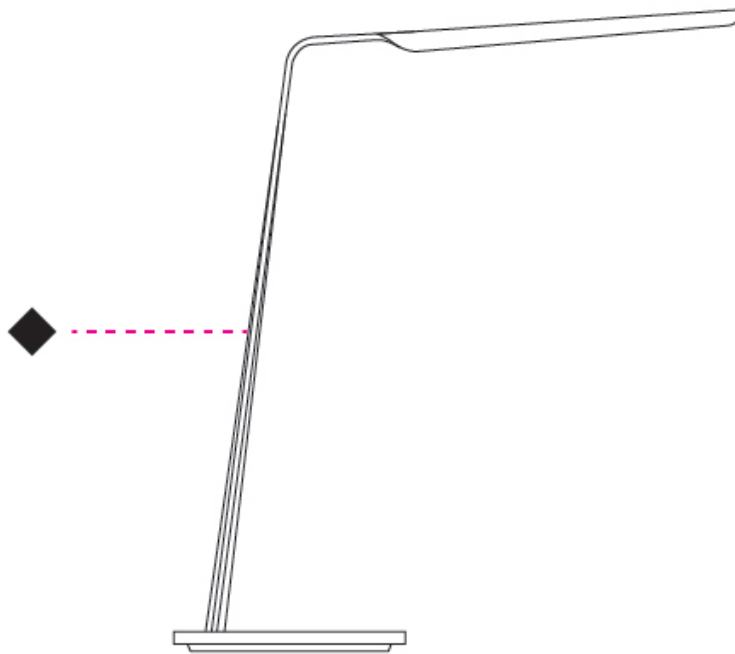

SWAN PORTABLE

D74008-

PROJECT

TYPE

SPECIFIER

QUANTITY

DATE

D