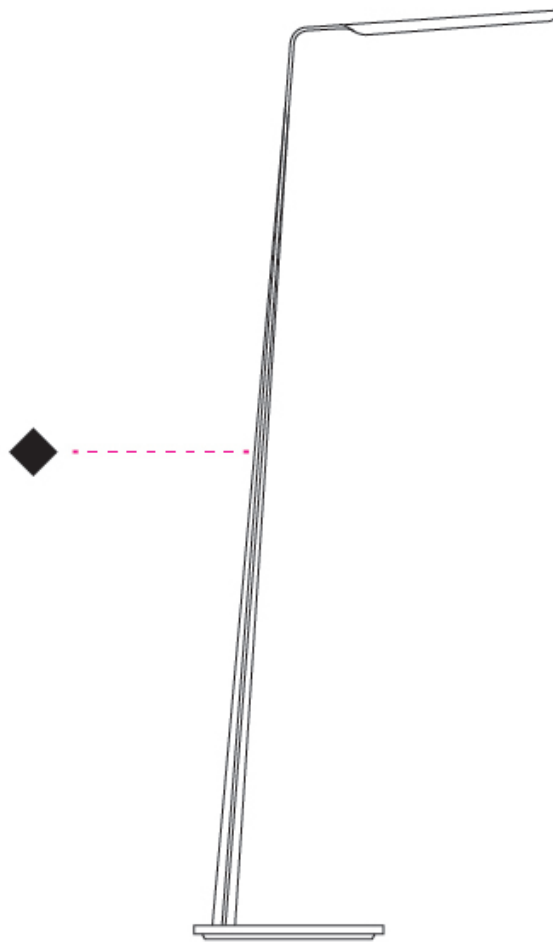

SWAN PORTABLE

D74009-

PROJECT

TYPE

SPECIFIER

QUANTITY

DATE

D